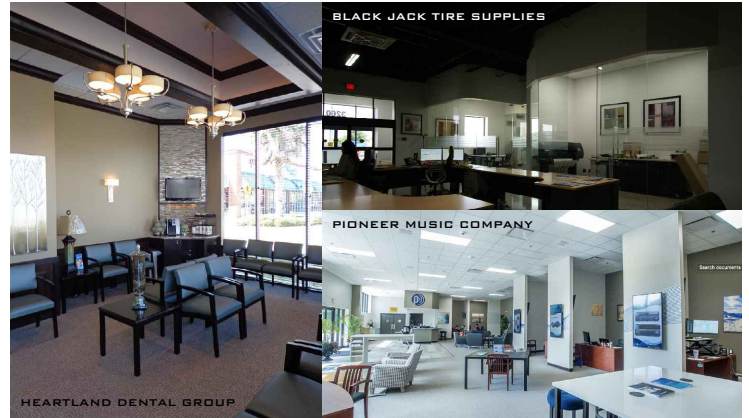

OFFICE/MEDICAL

- SEABOARD (RESTROOM & LOCKER ROOMS) - MERRIAM, KANSAS
- GENESIS MEDICAL OFFICE (REMODEL) - LIBERTY, MISSOURI
- ACE SERVICES OFFICE (REMODEL) - RIVERSIDE, MISSOURI
- LAKEWOOD NUTRITION - LEE'S SUMMIT, MISSOURI
- HEARTLAND DENTAL GROUP - OCALA, JACKSONVILLE, & VARIOUS ORLANDO SITES
- KC NORTH SPINE & JOINT CENTER - KANSAS CITY, MISSOURI
- BLACK JACK TIRE SUPPLIES, INC. (REMODEL) - KANSAS CITY, KANSAS
- ehc CERTIFIED PUBLIC ACCOUNTANTS (REMODEL) - PARKVILLE, MISSOURI
- PIONEER MUSIC COMPANY (REMODEL) - LENEXA, KANSAS
- NEIL HARRIS SERVICE EXPERTS OFFICE REMODEL - KC METRO
- OMNI CARE - KANSAS CITY, MISSOURI
- KCI SHUTTLE - KANSAS CITY, MISSOURI
- SELECT PHYSICAL THERAPY - KANSAS CITY, MISSOURI
- ARISTOCRAT REALTY - KANSAS CITY, MISSOURI
- WILLIAM UNGER INC - LIBERTY, MISSOURI
- M-C FABRICATION INC. - OLATHE, KANSAS
- GLADSTONE BUILDING - VARIOUS OFFICE REMODELS*
- NORTHLAND EYE SPECIALISTS - LIBERTY, MISSOURI*
- MAINCOR - KANSAS CITY, MISSOURI
- SELECT PHYSICAL THERAPY - KANSAS CITY, MISSOURI
- KC RESIDENCE - VARIOUS COMMERCIAL OFFICE REMODELS